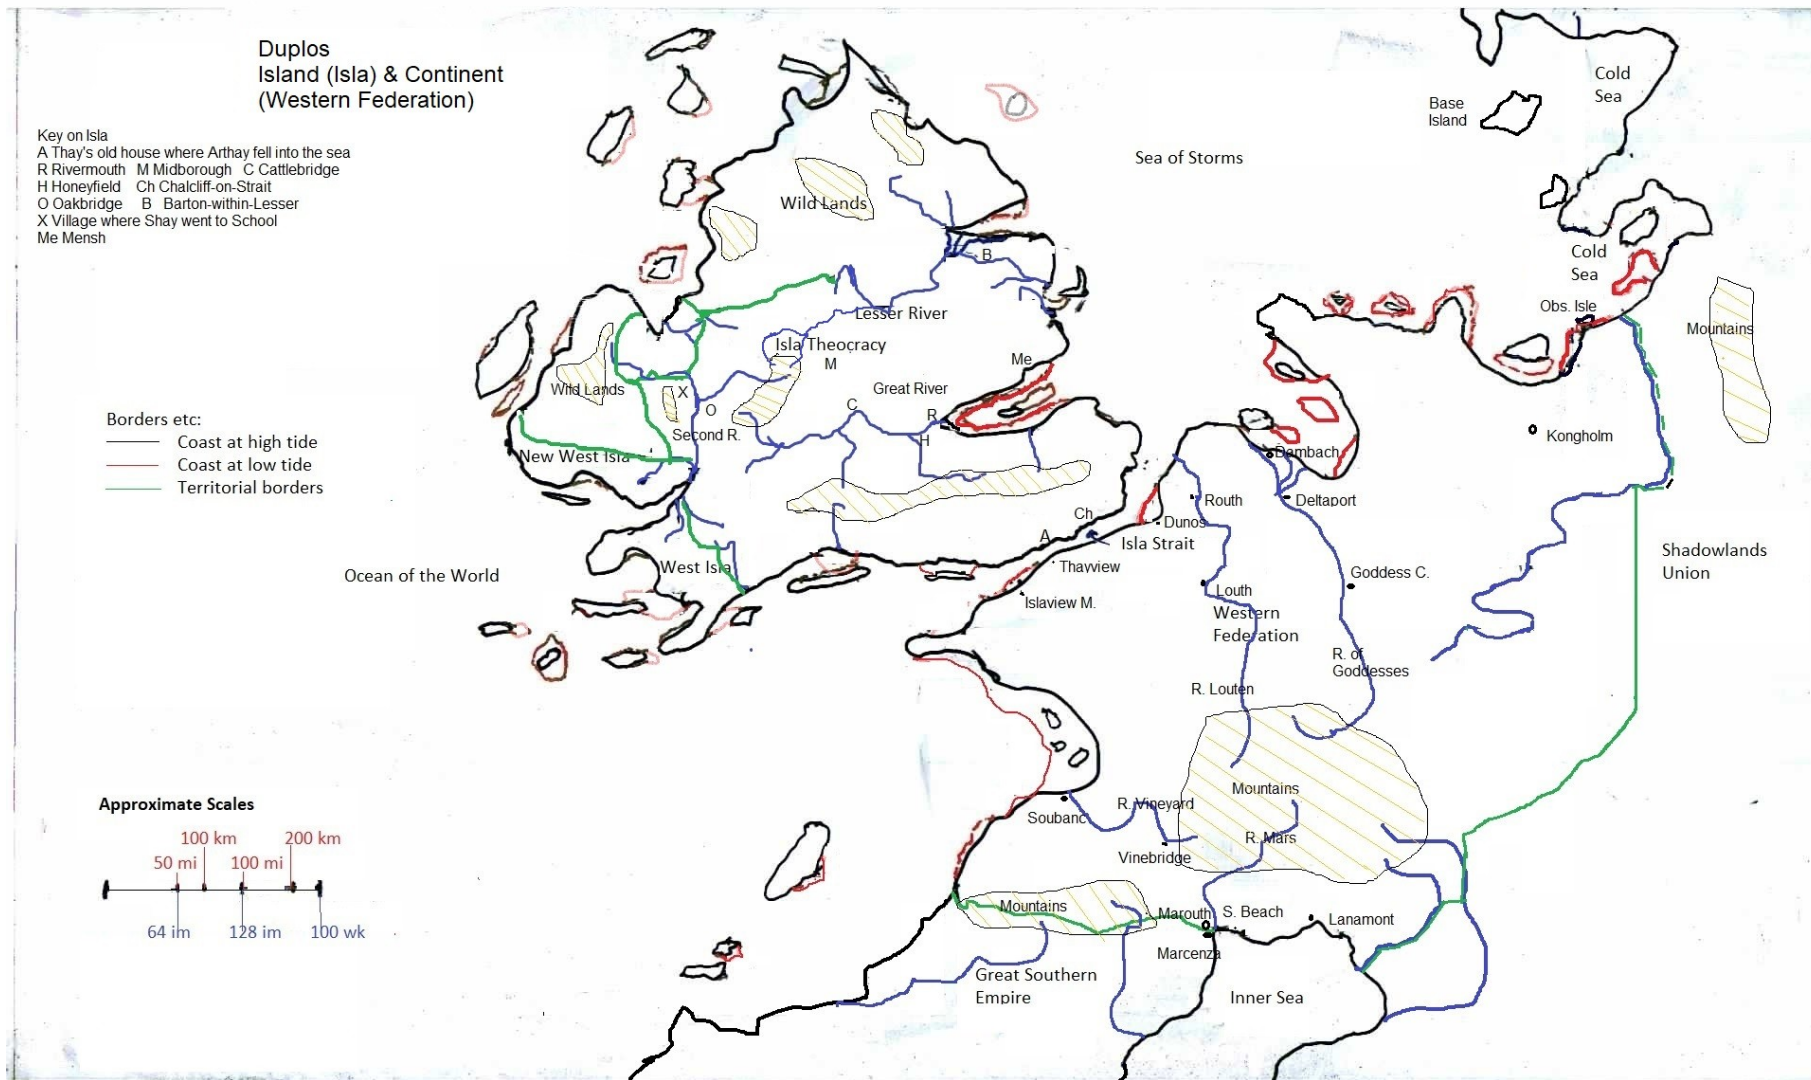

# Maps for Twin Worlds Book 1 - First Contact

Copyright 2021 © Richard Arthur

## Isla and the Western Federation

# Observatory Island

Observatory Island

Arte's Contour Map

# Kongholm and the NE Coast

Showing the site of First Contact